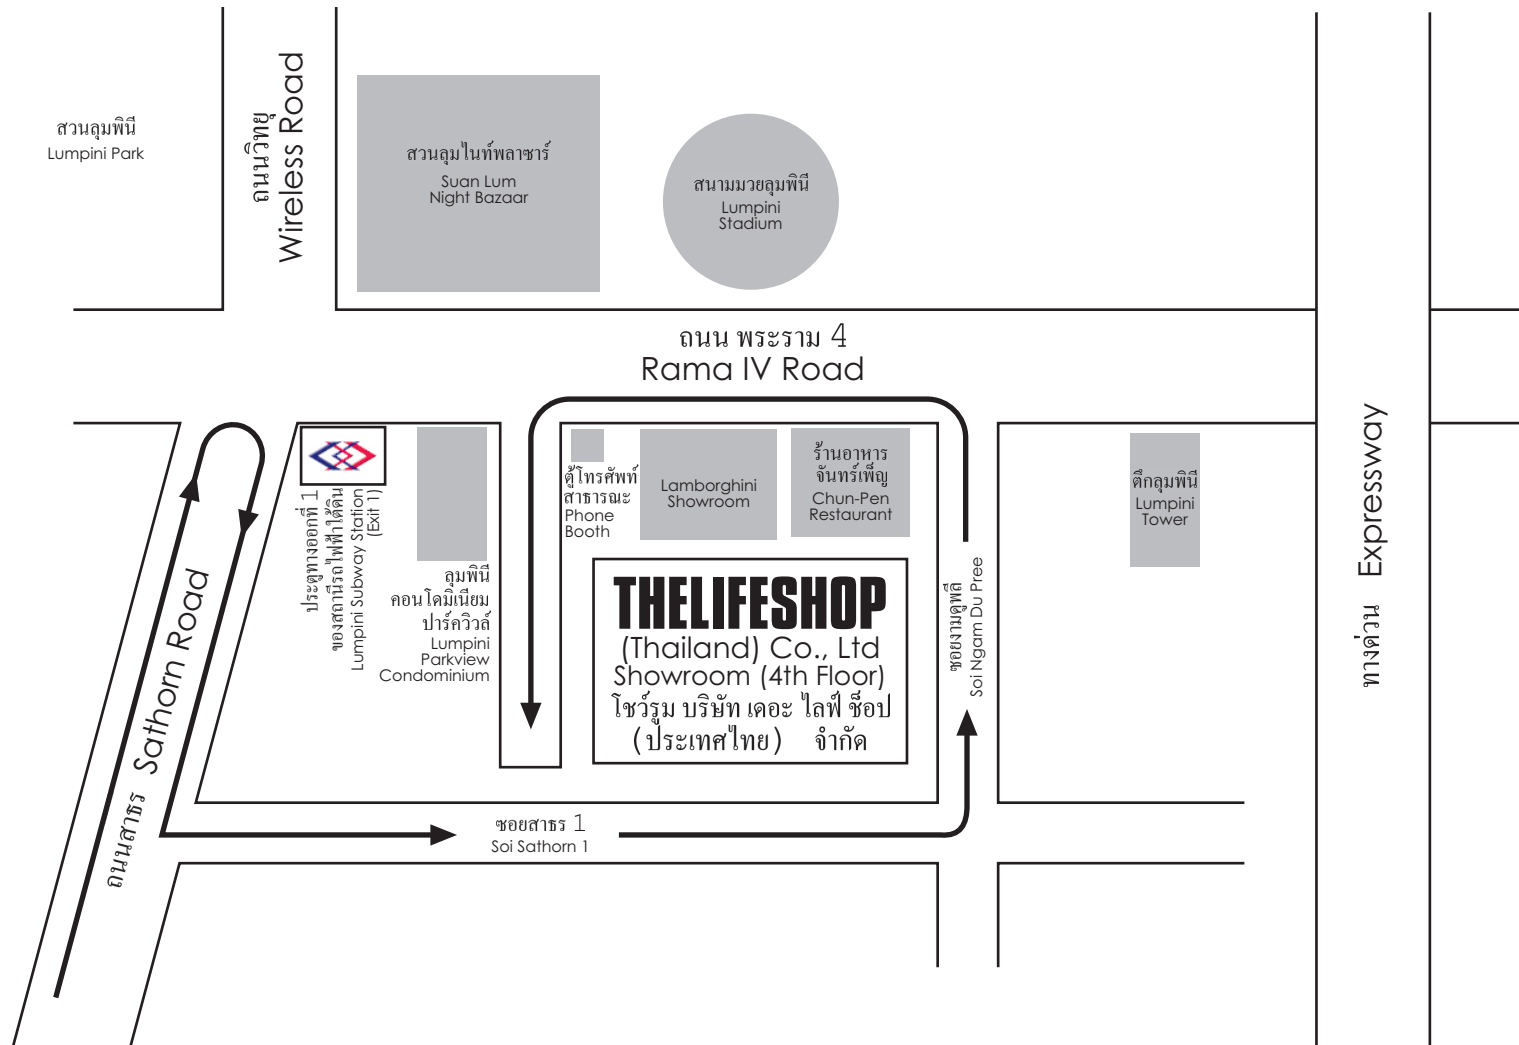

Attn: _____

From: _____

Bangkok Showroom Map

THELIFESHOP
(Thailand) Co., Ltd

Registered Office:

1028/5 Pong-Amorn Building, Rama 4 Road, Thungmahamek, Sathorn Bangkok 10120, Thailand
Tel: 66 (02)-679 8617/8 Fax: 66 (02)-679 8619 Email: sales_th@thelifeshop.com